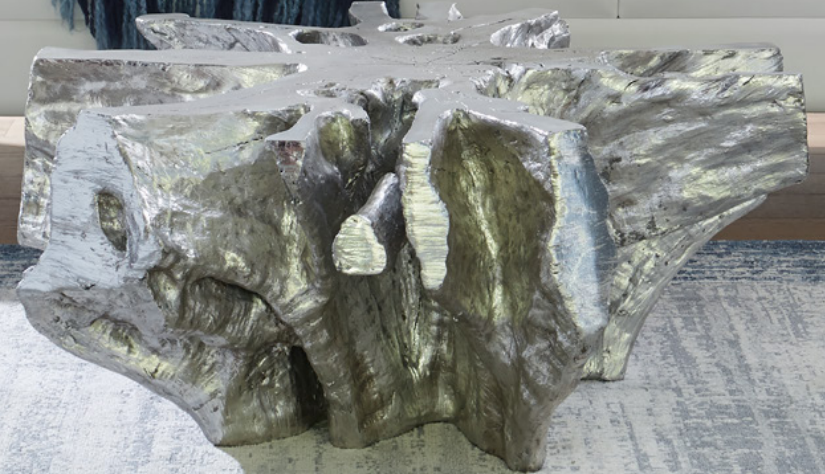

Koi Wall Art, Silver Leaf / PH110308
Asterisk Cast Root Coffee Table, Silver Leaf / PH67496