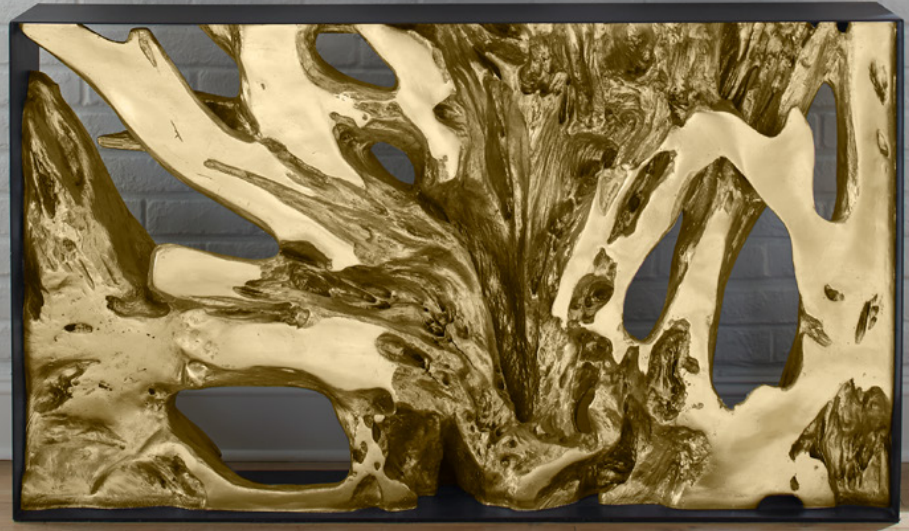

🪴 Harvest Planter, Light Gray, MD / PH100224

🪴 Harvest Planter, Light Gray, LG / PH100220

△ Onyx Bowl / One-of-a-Kind

🪴 River Stone Side Table, Gel Coat White / PH74449

© Framed Console Table, Natural / One-of-a-Kind
 Fashion Faces Wall Art, Black/Gold Leaf, Set of 3 / PH90450
 Fashion Faces Wall Art, White/Gold Leaf, Set of 3 / PH101929
 Fashion Faces Wall Art, Black/Silver Leaf, Set of 3 / PH109382
 Fashion Faces Wall Art, White/Silver Leaf, Set of 3 / PH90451