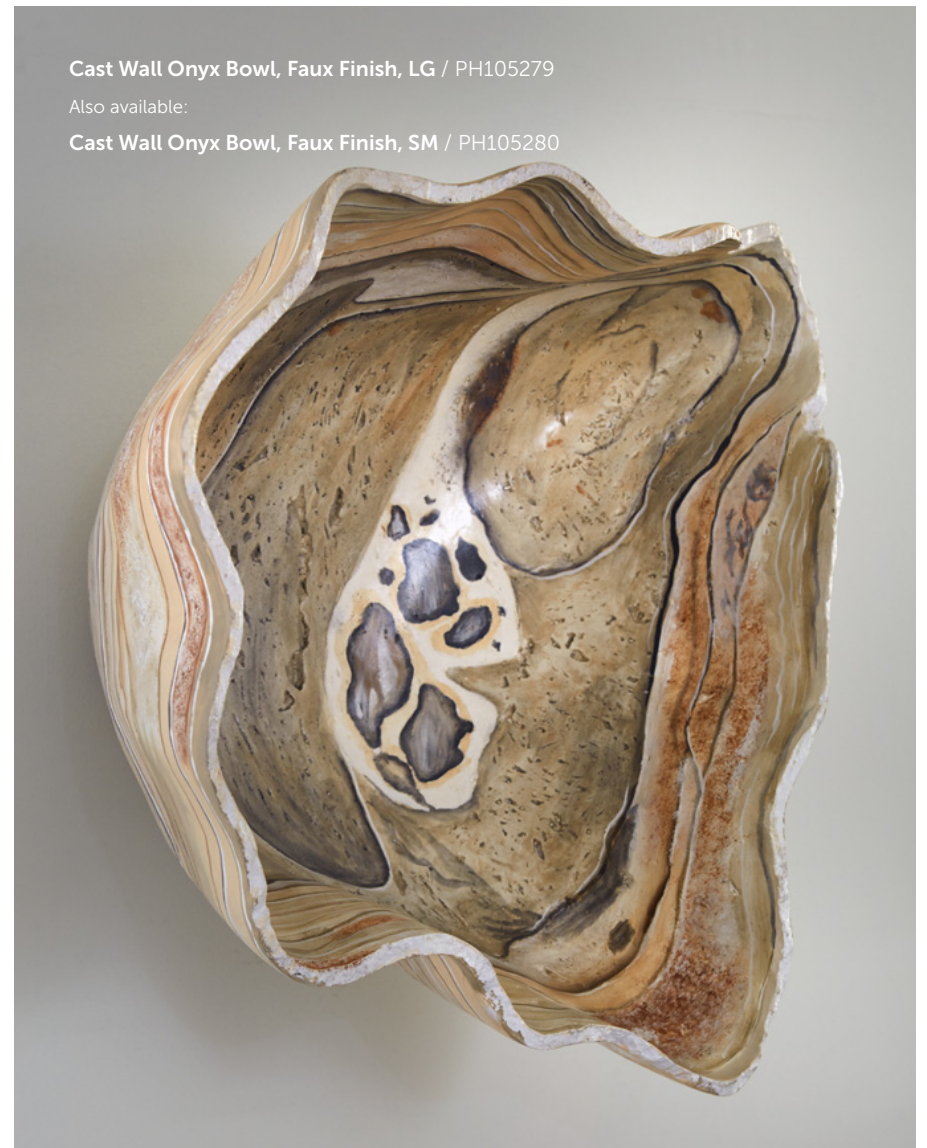

Cast Onyx Wall Bowl, Silver, SM / PH105277
Cast Onyx Wall Bowl, Silver, LG / PH105278

Cast Wall Onyx Bowl, Faux Finish, LG / PH105279
Also available:
Cast Wall Onyx Bowl, Faux Finish, SM / PH105280

UNREAL! These bowls are cast in resin, then hand-painted to look natural. Our cast versions of the original Onyx Bowls are repeatable and lightweight, allowing you to display them on the wall easily.