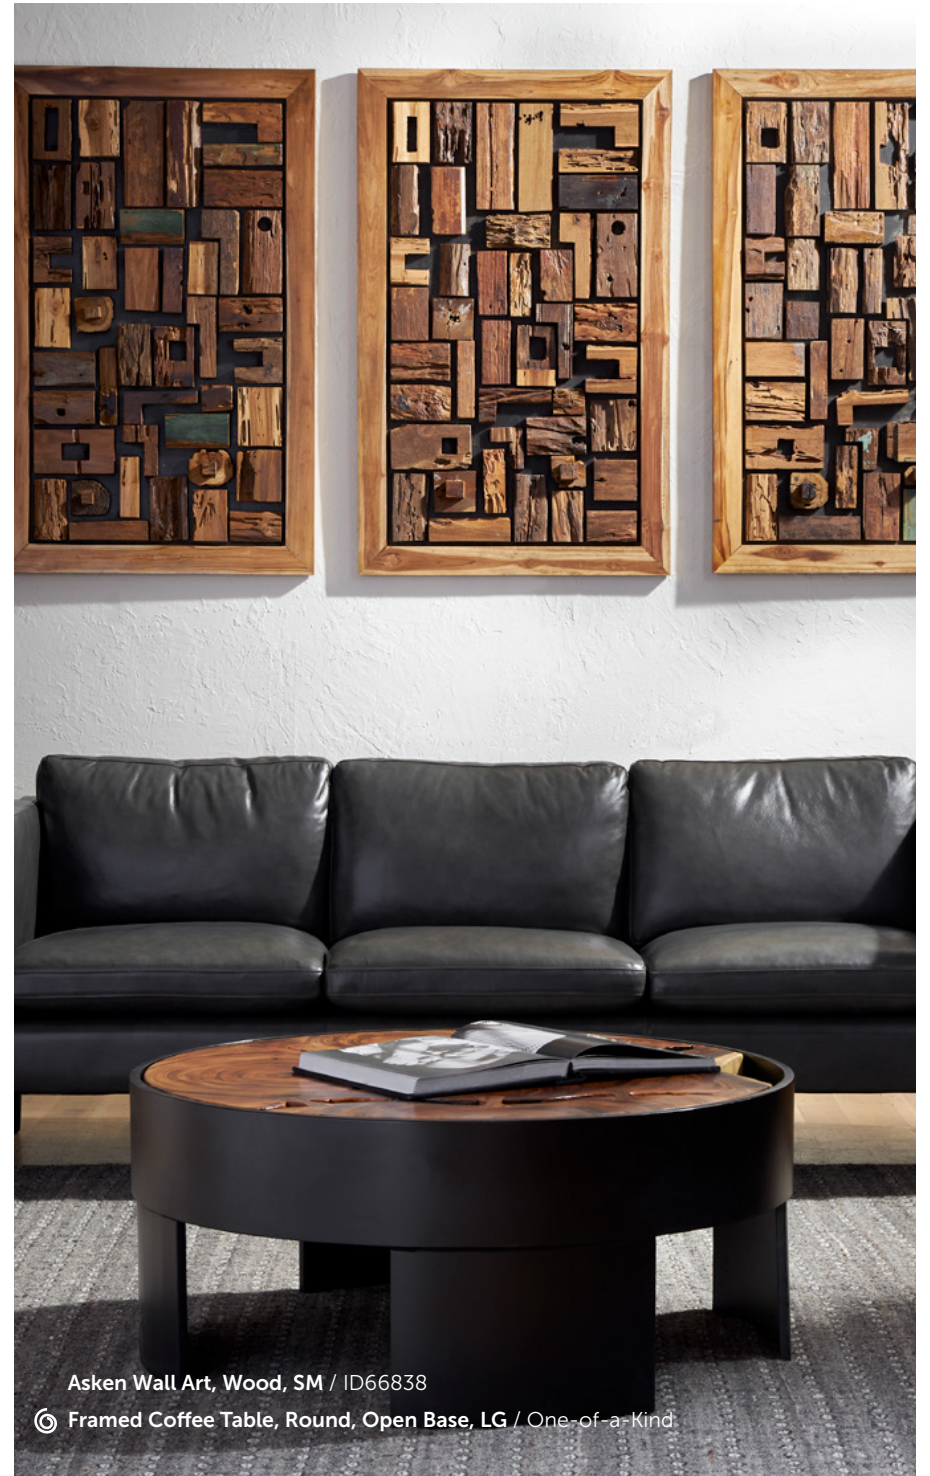

Chuleta Rings Wall Art, Chamcha Wood / TH72023

© Freeform Coffee Table, Natural / One-of-a-Kind

△ Onyx Bowl, White / One-of-a-Kind

Asken Wall Art, Wood, SM / ID66838

© Framed Coffee Table, Round, Open Base, LG / One-of-a-Kind