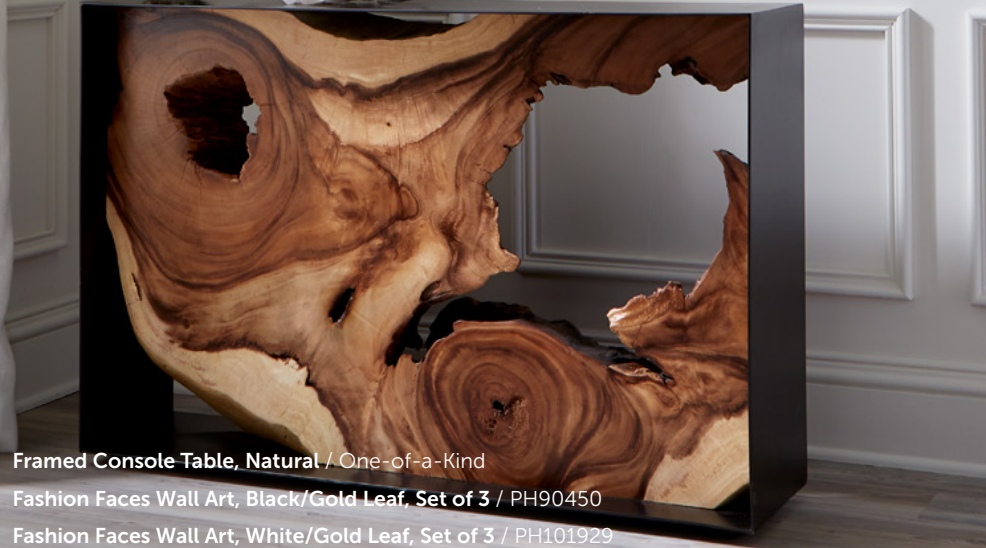

© Framed Console Table, Natural / One-of-a-Kind
Fashion Faces Wall Art, Black/Gold Leaf, Set of 3 / PH90450
Fashion Faces Wall Art, White/Gold Leaf, Set of 3 / PH101929
Fashion Faces Wall Art, Black/Silver Leaf, Set of 3 / PH109382
Fashion Faces Wall Art, White/Silver Leaf, Set of 3 / PH90451